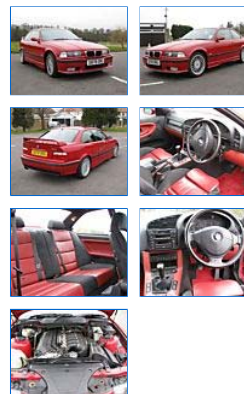

Manufacturer:	BMW	Colour:	Red
Model:	M3	Engine Size:	3,200 cc
Type:	Coupe	Power:	321
Mileage:	--	Seats:	5
Doors:	5	MOT Expiry:	Aug 2009
Reg. Date:	--	Drive Side:	Right-hand drive
Previous Owners:	--	Road Tax:	Jan 2009
Transmission:	Manual	Exterior:	Alloy Wheels, Catalytic Converter, Rear Spoiler
Fuel:	Petrol	V5 Document:	Present
Service History:	Yes	Manufacturer's Warranty:	--
Safety Features:	Alarm, Driver Airbag, Immobiliser, Passenger Airbag, Rear seat belts	In-Car Audio:	AM/FM Stereo, CD Multichanger, CD Player, Premium Sound System
		Interior/Comfort Options:	Air Conditioning, Climate Control, Cruise Control, Leather Seats, Power-assisted Steering (PAS), Sunroof

1999 BMW M3 Evolution 2dr Coupe This is a limited edition M3 GT2 E36 Evo, Imola Red. 3200 cc engine, 321 bhp, 6 speed manual gearbox, Alpina Alloys, Air conditioning, climate control, cruise control, factory fitted sunroof and full electric package. 6 disc CD player and upgraded Harmon Kardon speaker system. Colour coded red and grey leather interior. Car is in excellent condition, the exterior has no major dinks or scratches and the interior has been well maintained. 12 months MOT and taxed until January 2009. Oil service and inspection just completed, full service history. The engine had a rebuild at 85000miles including a new Vanos Unit and clutch(all main dealer documentation available) 98000 miles

Select a picture

00571

[Learn about eBay counters](#)